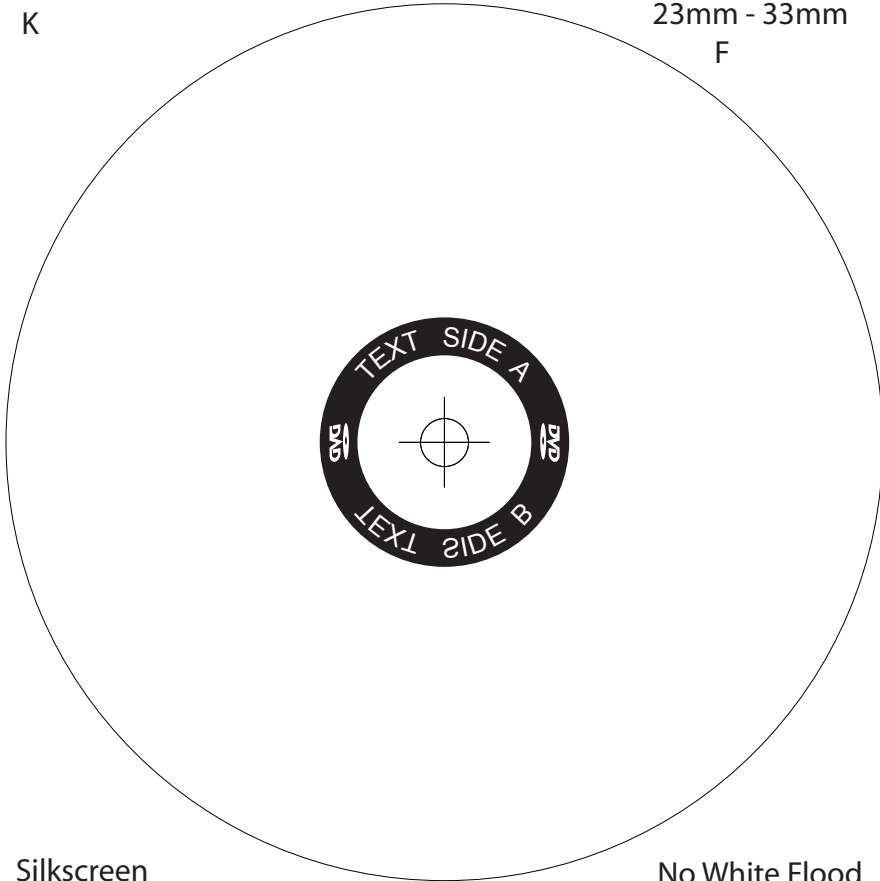

K

DVD10 / 1-Sided
23mm - 33mm
F

Silkscreen

No White Flood