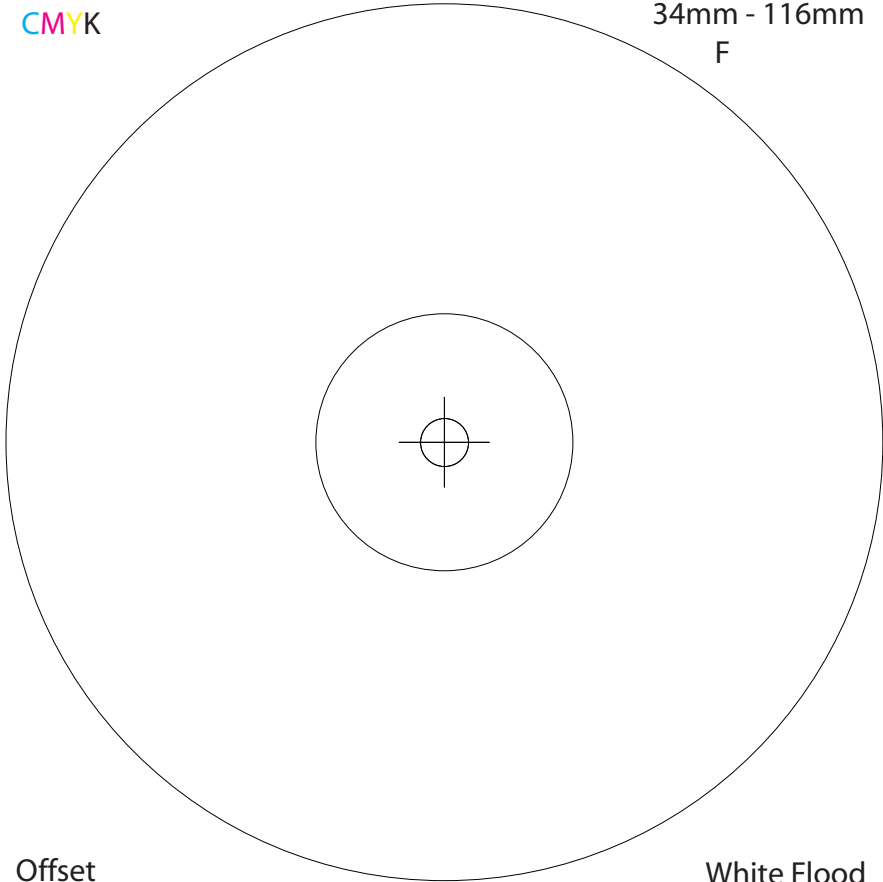

CMYK

34mm - 116mm
F

Offset

White Flood