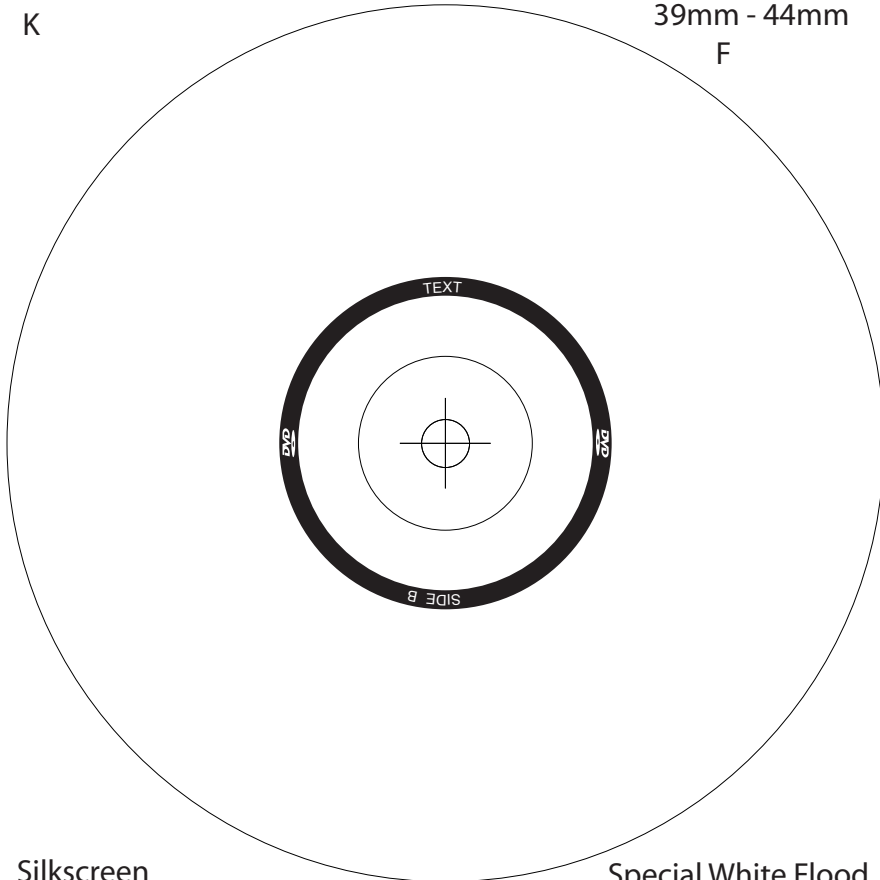

K

DVD10 / 2-Sided
39mm - 44mm

F

Silkscreen

Special White Flood

Silkscreen 39MM-44MM DVD10 2 SIDED